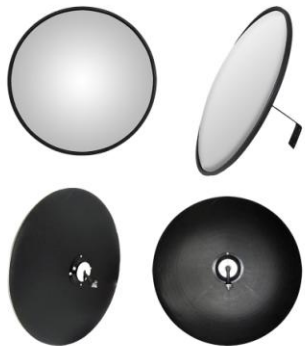

CONVEX MIRROR

Gentry[®]

Application:

Indoor Convex Mirror

- Bank
- Supermarket
- Hallway
- Parking Lot
- Mall
- Hospital

Outdoor Convex Mirror

- Traffic Mirror
- Pathway
- Safety Mirror

Gentry[®]

INDOOR CONVEX MIRROR

FEATURES & BENEFITS

- Wide Application
- Easily Mounted
- Shatter Resistant
- High Resolution; No Distorted images
- Lightweight and Safe
- Highly Durable

MIRROR FACE: ACRYLIC

SIZE: (in)	12	18	24	32
(mm)	300	450	600	800

BACK COVER: PP PLASTIC / HARDBOARD

FITTINGS: STAINLESS STEEL

OUTDOOR CONVEX MIRROR

FEATURES & BENEFITS

- Wide Application
- Easily Mounted
- Shatter Resistant
- High Resolution; No Distorted images
- Lightweight and Safe
- Highly Durable
- Water Resistant

MIRROR FACE: ACRYLIC

SIZE: (in)	32
(mm)	800

BACK COVER: PP PLASTIC / HARDBOARD

FITTINGS: STAINLESS STEEL